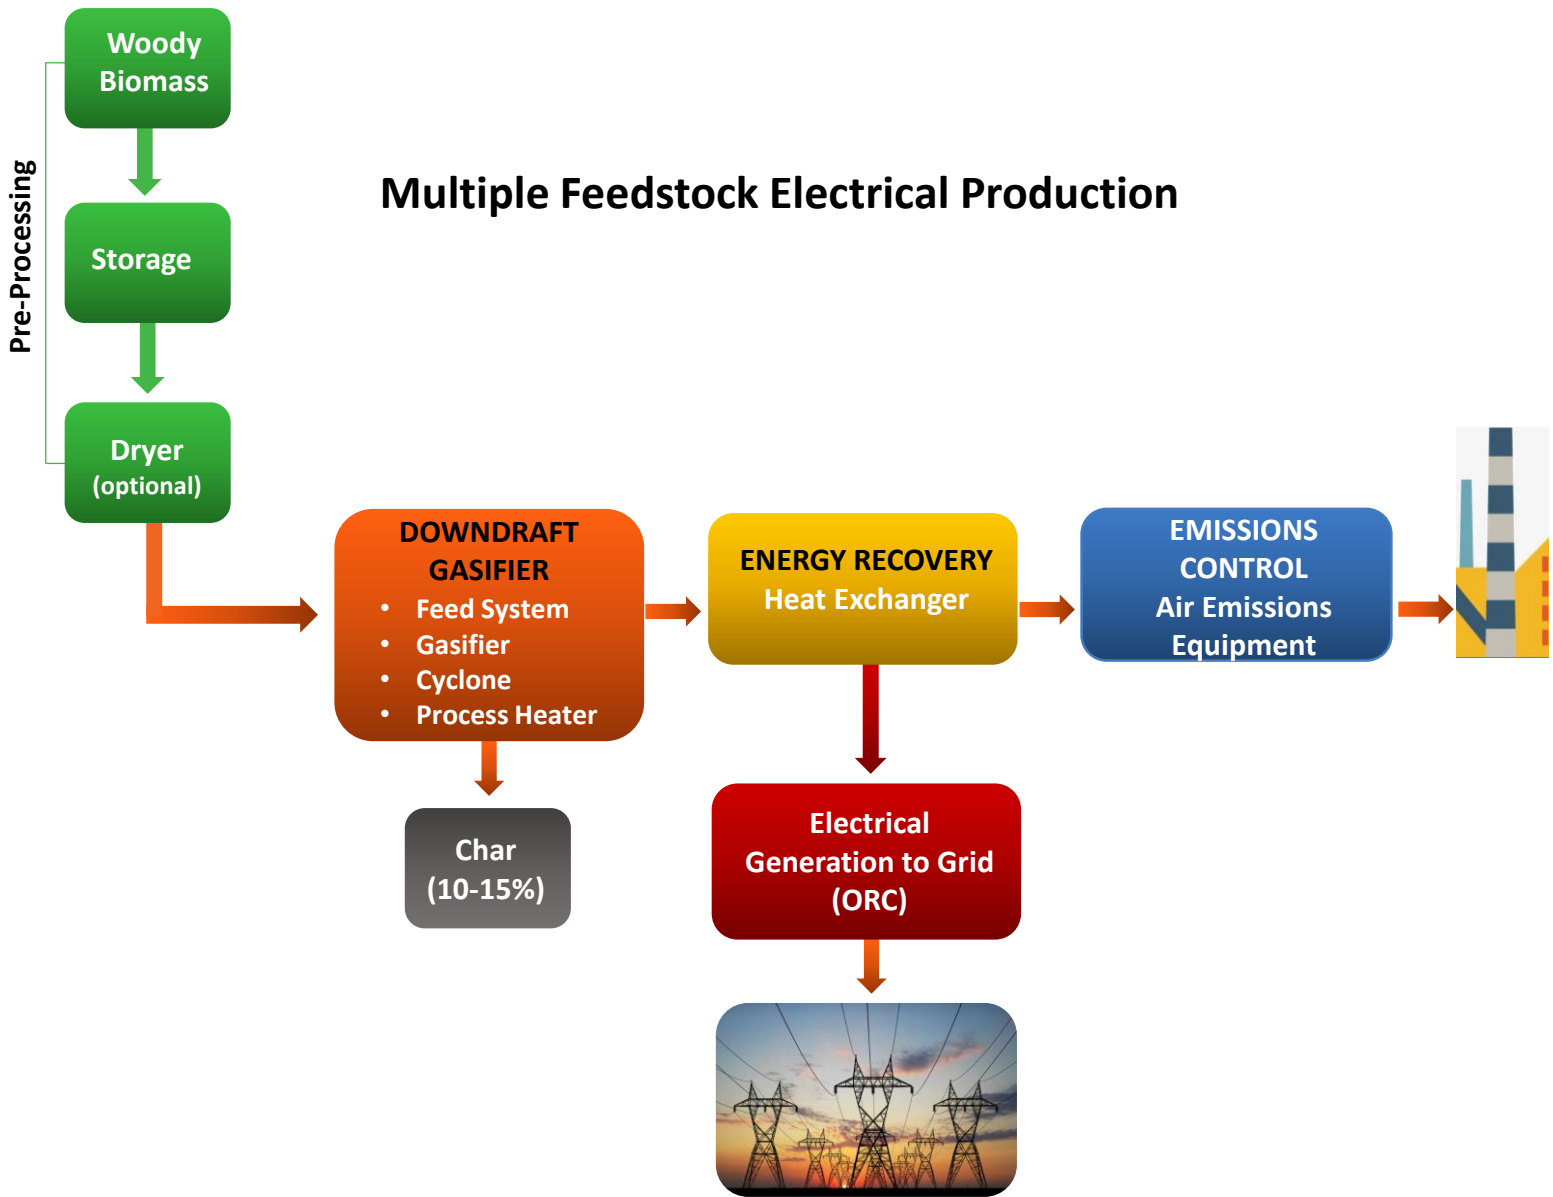

## Multiple Feedstock Electrical Production

4037 Rural Plains Circle, Ste. 290, Franklin, TN 37064  
615-471-9299 – [www.ariescleanenergy.com](http://www.ariescleanenergy.com)